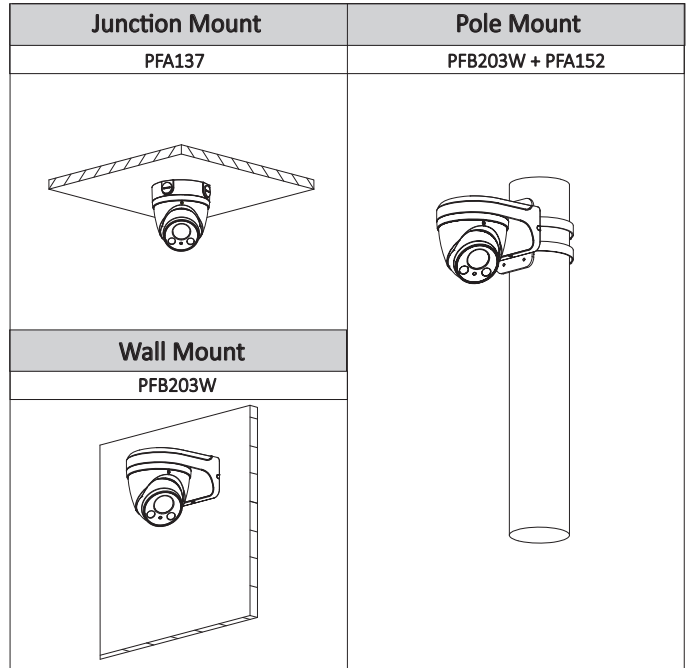

Construction

Casing	Metal
Dimensions	Φ122mm x 102mm(4.8" x4.0")
Net Weight	0.60Kg(1.32lb)
Gross Weight	0.71Kg(1.57lb)

Ordering Information

Type	Part Number	Description
2MP Camera	DH-IPC-HDW2431RP-ZS	4MP WDR IR Eyeball Network Camera, PAL
	DH-IPC-HDW2431RN-ZS	4MP WDR IR Eyeball Network Camera, NTSC
	IPC-HDW2431RP-ZS	4MP WDR IR Eyeball Network Camera, PAL
	IPC-HDW2431RN-ZS	4MP WDR IR Eyeball Network Camera, NTSC
Accessories (optional)	PFA137	Junction box
	PFB203W	Wall mount
	PFA152	Pole mount

Accessories

Optional:

Dimensions (mm/inch)